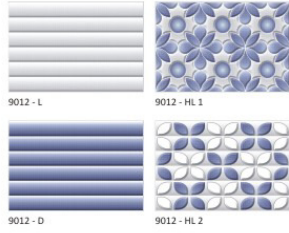

300x450mm GLOSSY
DARK-LIGHT-HIGHLIGHTER

12"x18" DIGITAL
WALL TILES

HD | 3D | RD
HIGH DEFINITION, 3D & RANDOM