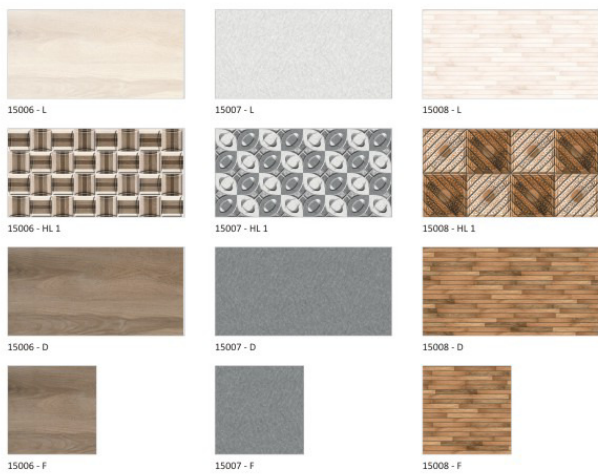

300x600mm DARK-LIGHT-HIGHLIGHTER MATT