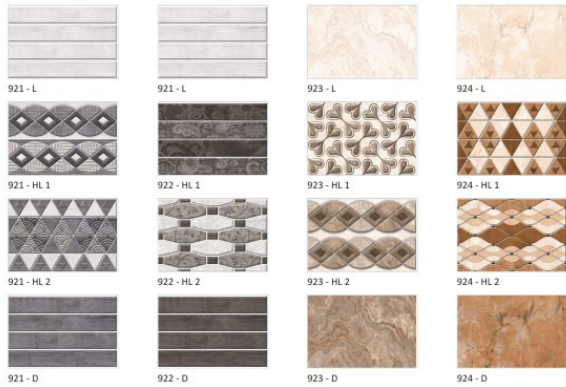

76

10"x15" DIGITAL WALL TILES

HD | 3D | RD HIGH DEFINITION, 3D & RANDOM