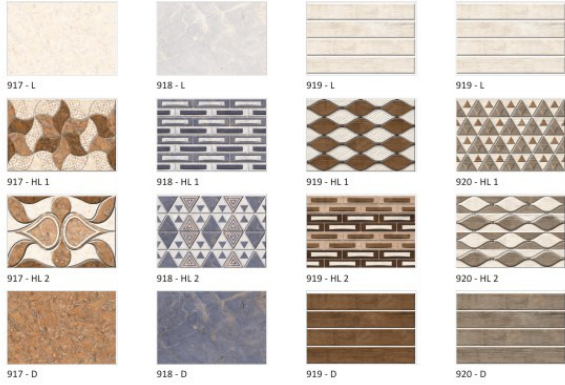

250x375mm DARK-LIGHT-HIGHLIGHTER GLOSSY

250x375mm Digital Wall Tiles