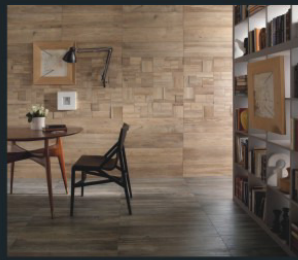

12"x24"-12"x18"-10"x15"
DIGITAL WALL TILES

Join us :

FAVOURITE PLUS CERAMIC PVT. LTD.

Cell: +91-99989 95871 / 77

E-mail: info@favouritetiles.com

Web: www.favouritetiles.com

For trade inquiry sms **FAVOURITE** to **54959**

Toll Free **1800 233 6508**

get members - 91-91726-0001

HD | 3D | RD
HIGH DEFINITION, 3D & RANDOM

12"x24", 12"x18", 10"x15"
DIGITAL WALL TILES

Simplicity Becomes Elegance

12"x24"
12"x18"
10"x15" DIGITAL WALL TILES