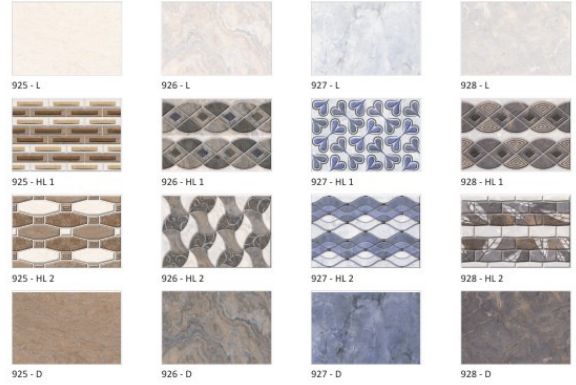

77

250x375mm DARK-LIGHT-HIGHLIGHTER GLOSSY

250x375mm Digital Wall Tiles

76

10"x15" DIGITAL WALL TILES

HD | 3D | RD HIGH DEFINITION, 3D & RANDOM

250x375mm Digital Wall Tiles

76