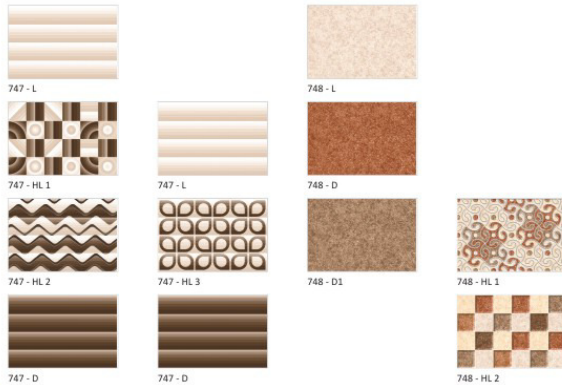

250x375mm
DARK-LIGHT-HIGHLIGHTER | GLOSSY

10" x 15" | DIGITAL WALL TILES

HD | 3D | RD
HIGH DEFINITION, 3D & RANDOM

Simplicity Becomes Elegance

12" x 24"
12" x 18"
10" x 15" | DIGITAL WALL TILES

HD | 3D | RD
HIGH DEFINITION, 3D & RANDOM

Digital Printing Specification

DGF - Digital Printing Specification

No.		Screen Printing	Digital Printing
01	Naturally Varying Design	No	Yes
02	Printing Accuracy	Low	High
03	Printing Consistency	Low	High
04	Printing Resolution (DPI)	60 - 80	350 - 1050
05	Print on Uneven Surface	Not Possible	Easily Possible
06	Customization	No	Easily Possible
07	Edge to Edge Printing	No	Yes
08	Design Range	Limited	Endless
09	Number of Printing Colours	2 - 4	No Limit

Applications

Technical Specification

CHARACTERISTICS	EURO STANDARDS EN - 15616 13753	DGF VALUE
DIMENSION & SURFACE QUALITY		
1 Dimension & Surface Quality	±0.5%	±0.2%
2 Deviation in Thickness	±0.6mm	±0.2mm
3 Straightness of sides	±0.3%	±0.2%
4 Rectangularity	±0.5%	±0.3%
5 Surface Flatness	±0.5%	±0.3%
6 Surface Quality	Min 95%	Min 96%
PHYSICAL PROPERTIES		
1 Water Absorption	>10%	14.17%
2 Bending Strength	>150 Kg/Cm²	200-250 Kg/Cm²
3 Scratch hardness (Mohs)	Min 3	Min 3
4 Cracking	1 Cycle	3 Cycles
CHEMICAL PROPERTIES		
1 Staining Resistance	Min Class 2	Resistance to all Acids and Alkalies & Household Chemicals, except Hydro Fluoric Acid
2 Household Chemical	Min Class B	
THERMAL PROPERTIES		
1 Thermal Shock	Resistant to 10 Cycles	CONFORMS
2 Thermal Expansion	Max-9E-06	CONFORMS

Packing Details

Size	Thickness (Approx)	No. of Tiles	Area (Approx)	Weight (Approx)
12"x24" (300x600mm)	10 mm	5 pcs. per Box	0.90 Sq. Mtr.	15 Kg.
12"x18" (300x450mm)	9 mm	6 pcs. per Box	0.81 Sq. Mtr.	12 Kg.
10"x15" (250x375mm)	7.5 mm	8 pcs. per Box	0.75 Sq. Mtr.	10 Kg.