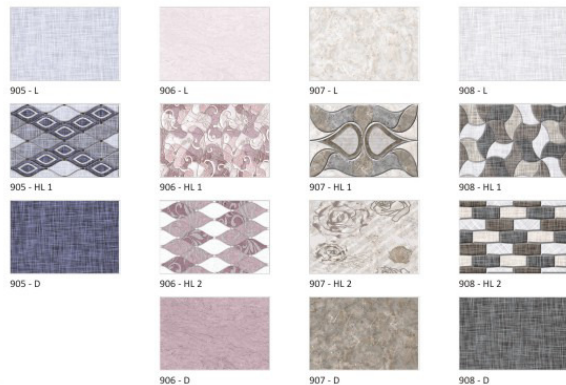

Simplicity Becomes Elegance

75

250x375mm DARK-LIGHT-HIGHLIGHTER GLOSSY

250x375mm Digital Wall Tiles

76

10"x15" DIGITAL WALL TILES

HD | 3D | RD HIGH DEFINITION, 3D & RANDOM

250x375mm Digital Wall Tiles