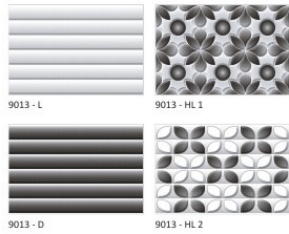

300x450mm GLOSSY
DARK-LIGHT-HIGHLIGHTER

12"x18" DIGITAL
WALL TILES

HD | 3D | RD
HIGH DEFINITION, 3D & RANDOM