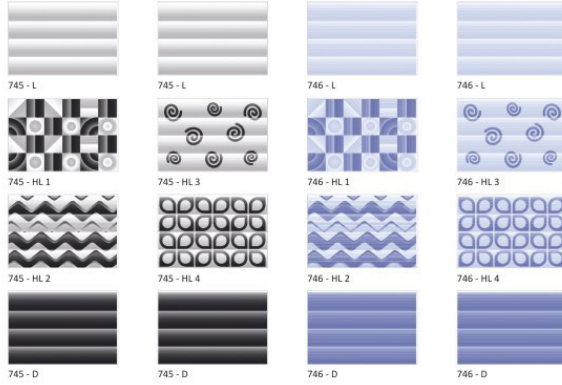

250x375mm
DARK-LIGHT-HIGHLIGHTER | GLOSSY

250x375mm Digital Wall Tiles