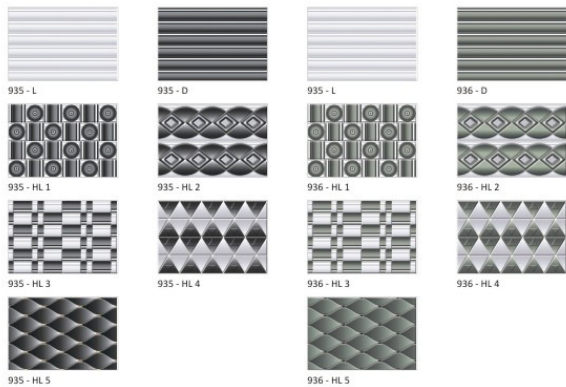

77

10"x15" DIGITAL WALL TILES

HD | 3D | RD HIGH DEFINITION, 3D & RANDOM