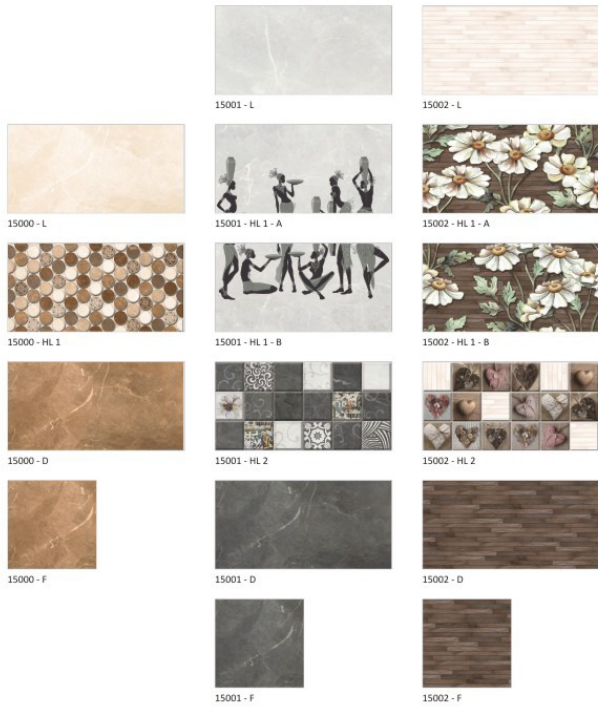

300x600mm DARK-LIGHT-HIGHLIGHTER MATT