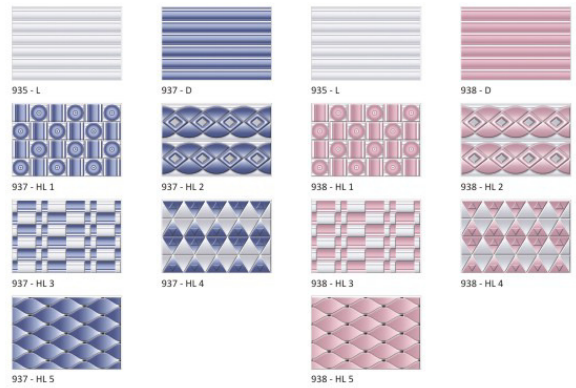

250x375mm DARK-LIGHT-HIGHLIGHTER GLOSSY

250x375mm Digital Wall Tiles

77

10"x15" DIGITAL WALL TILES

HD | 3D | RD HIGH DEFINITION, 3D & RANDOM

78

250x375mm GLOSSY
DARK-LIGHT-HIGHLIGHTER

250x375mm Digital Wall Tiles