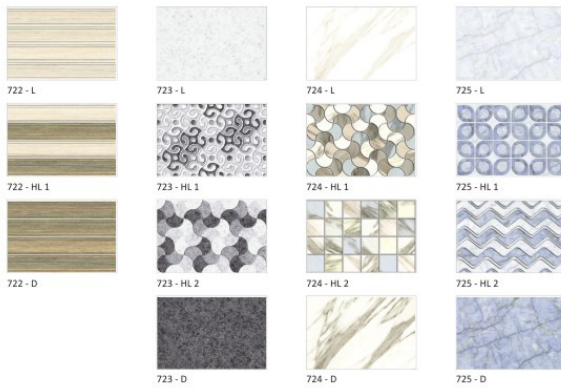

10"x15" DIGITAL WALL TILES

HD | 3D | RD
HIGH DEFINITION, 3D & RANDOM

250x375mm Digital Wall Tiles

250x375mm GLOSSY
DARK-LIGHT-HIGHLIGHTER

10"x15" DIGITAL WALL TILES

HD | 3D | RD
HIGH DEFINITION, 3D & RANDOM