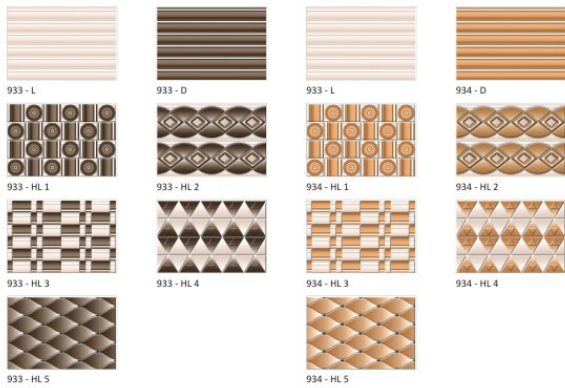

250x375mm Digital Wall Tiles