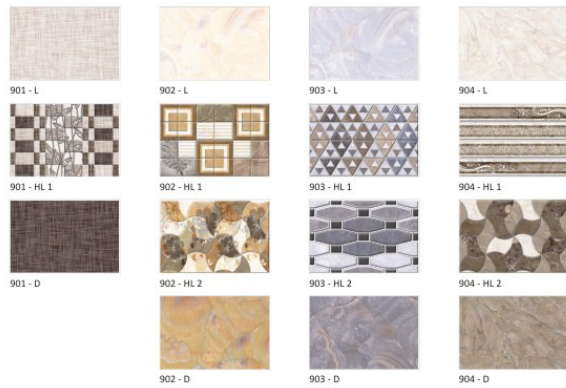

Simplicity Becomes Elegance

75

250x375mm DARK-LIGHT-HIGHLIGHTER GLOSSY